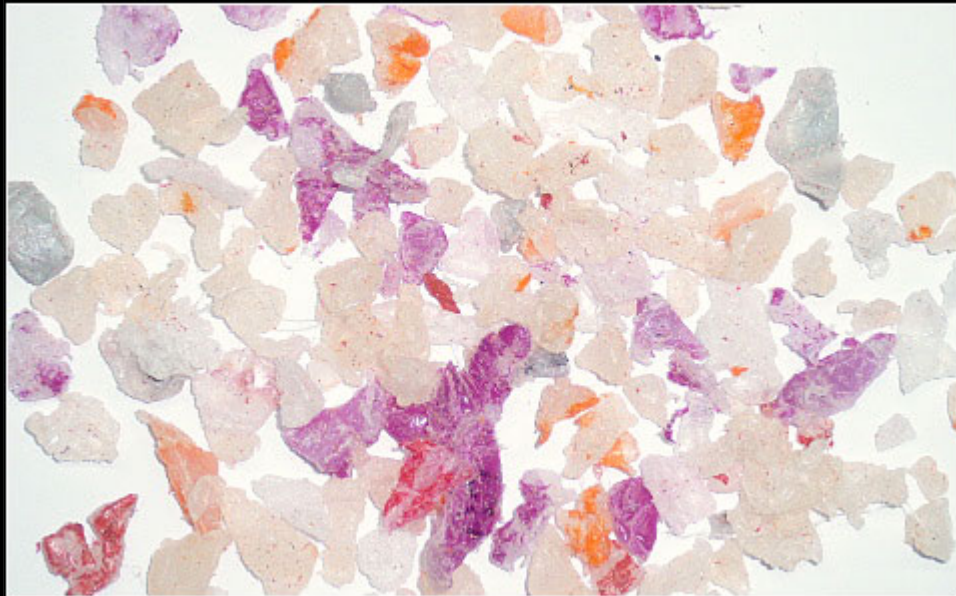

Sales No.: HDPE 4406

HDPE - 4406

regrind - mixed

Copyright © 2004 Hantra Corp. All Rights Reserved.

<http://www.hantra.com>

Product	HDPE regrind washed, extrusion grade
Grade	Repelletizing
Colors	Mixed
Specifications	Not available
Packing	Big bags
Loading quantity	22 tons in 40'FCL
Country of Origin	Germany
Shipping port	Antwerp, Belgium
Available quantity	200 ton per month
Delivery	3-4 weeks after fixing an order
Price	Current price
Payment condition	T/T or L/C at sight.
Remarks	It is ongoing. (40312-wtc-com)