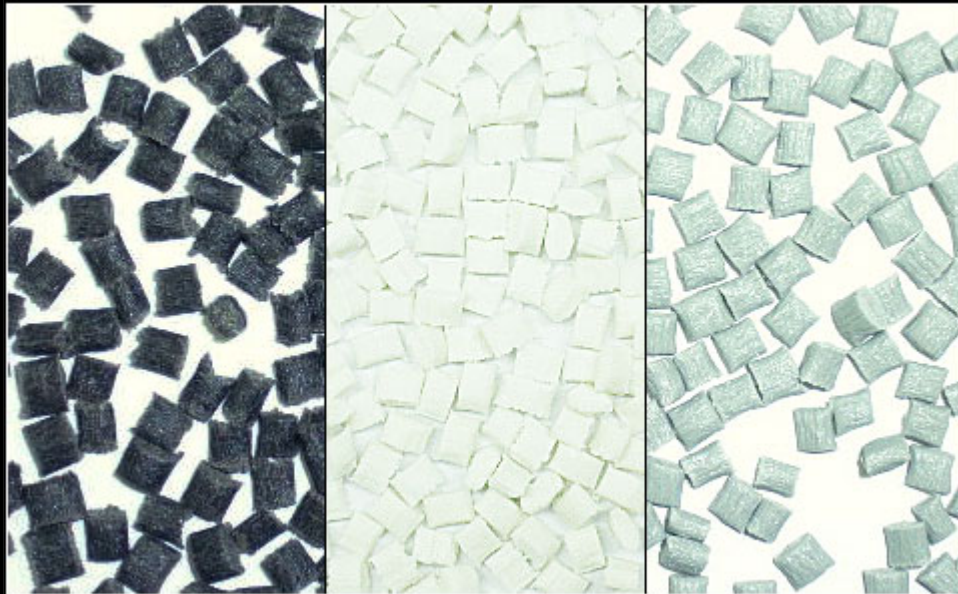

Sales No.: PBT 3303

PBT - 3303

repro - black, white, grey

Copyright © 2003 Hantra Corp. All Rights Reserved.

<http://www.hantra.com>

Product	PBT repro pellet
Grade	Injection, extrusion
Colors	Black, white, grey
Specifications	Not available
Packing	25kg bags
Loading quantity	20tons in 40'FCL
Country of Origin	Germany, USA
Shipping port	Hamburg Germany, Long Beach LA USA
Available quantity	50 tons per month
Delivery	3-4 weeks after fixing an order
Price	Current price
Payment condition	T/T or L/C at sight
Remarks	It is ongoing.