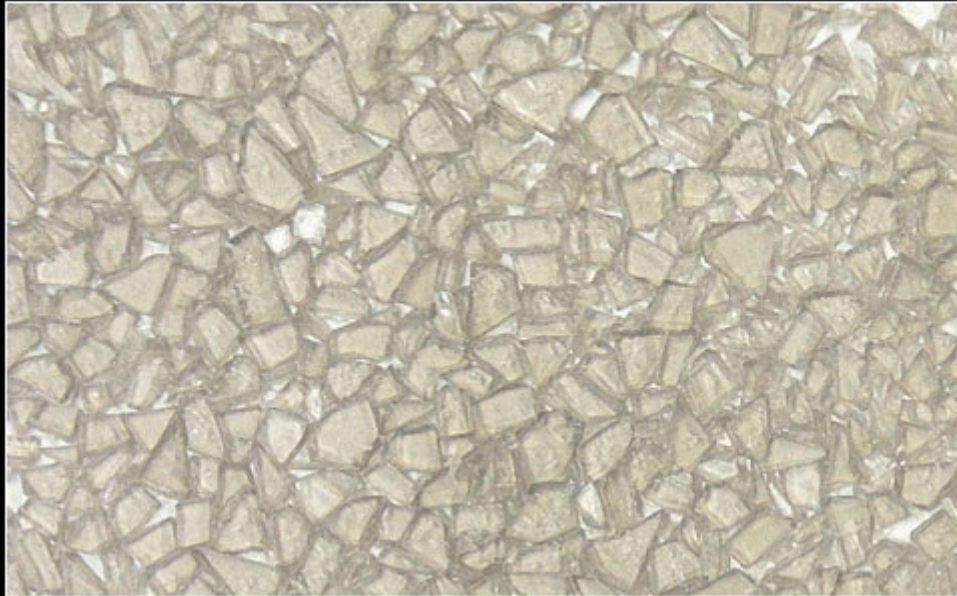

Sales No.: PET 6313

PET - 6313

regrind - transparent with gray tint

Copyright © 2006 Hantra Corp. All Rights Reserved.

<http://www.hantra.com>

Product	PET sheet regrind
Grade	sheet regrind without any contamination
Colors	Transparent with gray tint
Specifications	Available
Packing	big bags
Loading quantity	22 tons in 40'FCL
Country of Origin	Korea
Shipping port	Busan, Korea
Available quantity	50 ton
Delivery	3-4 weeks after fixing an order
Price	Current price
Payment condition	T/T or L/C at sight
Remarks	It is ongoing.